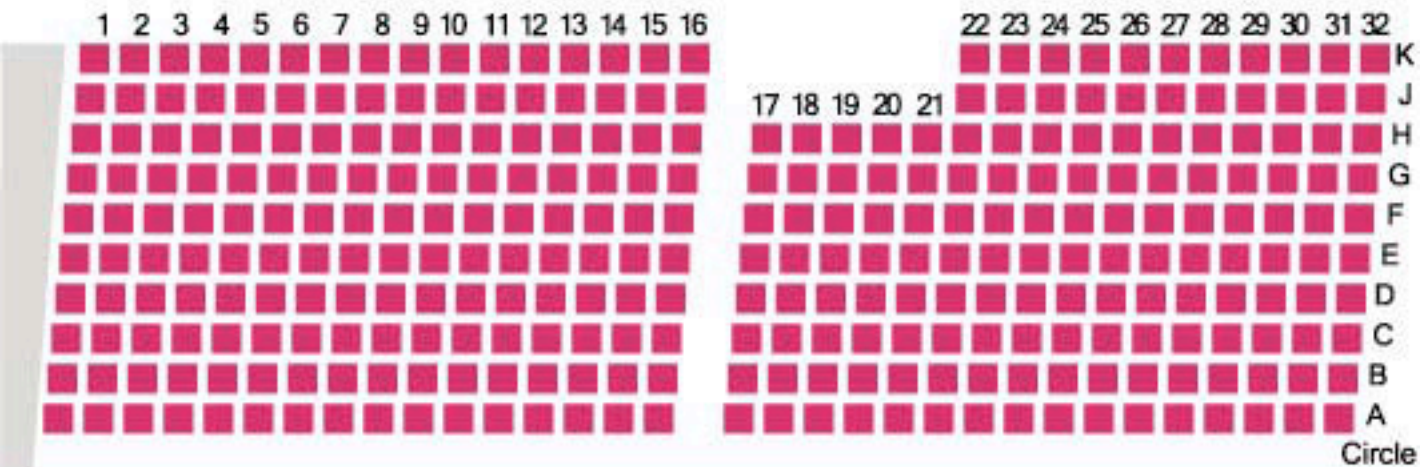

# Assembly Hall Theatre seating plan

(Position of seating may vary according to show)

 = restricted view seats