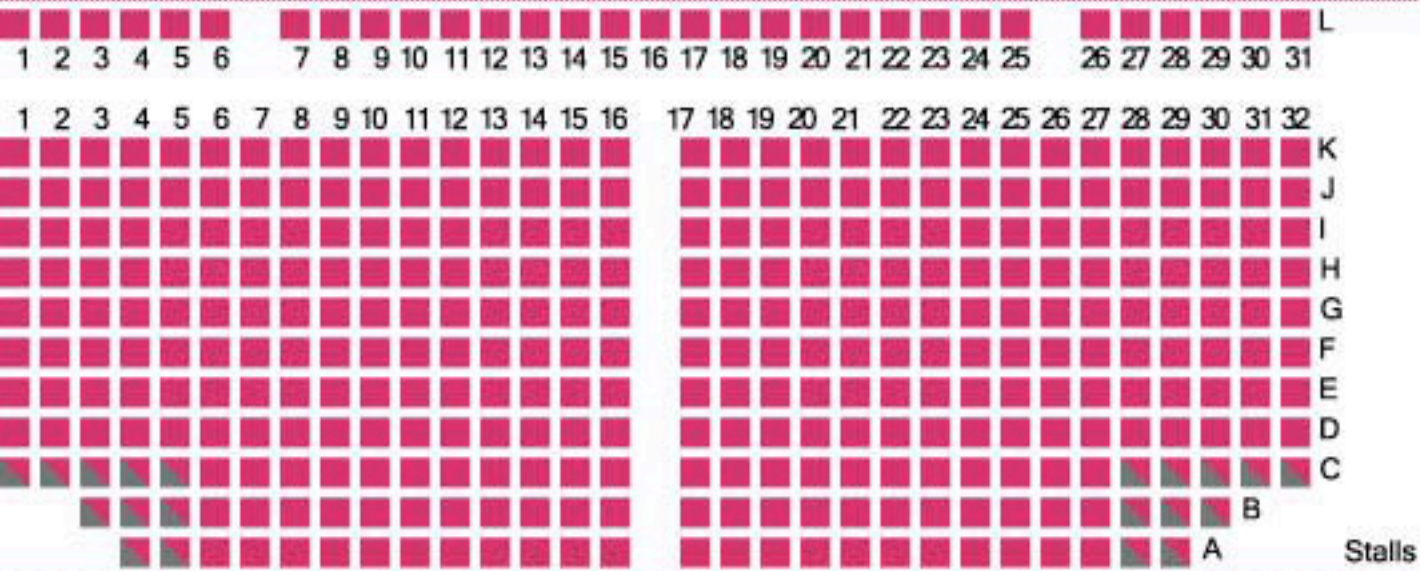

# Assembly Hall Theatre seating plan

(Position of seating may vary according to show)

 = restricted view seats