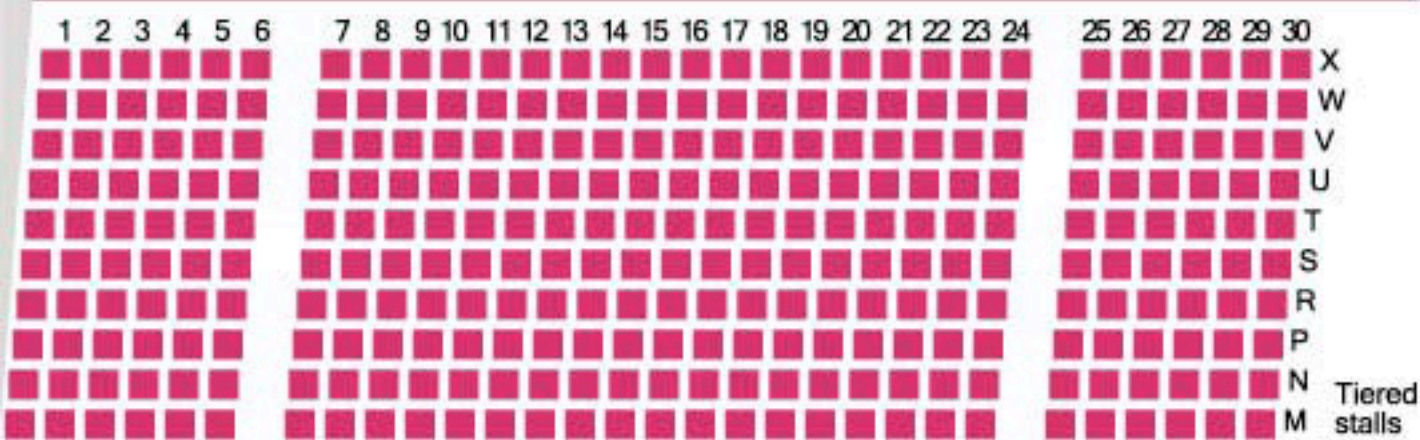

# Assembly Hall Theatre seating plan

(Position of seating may vary according to show)

 = restricted view seats